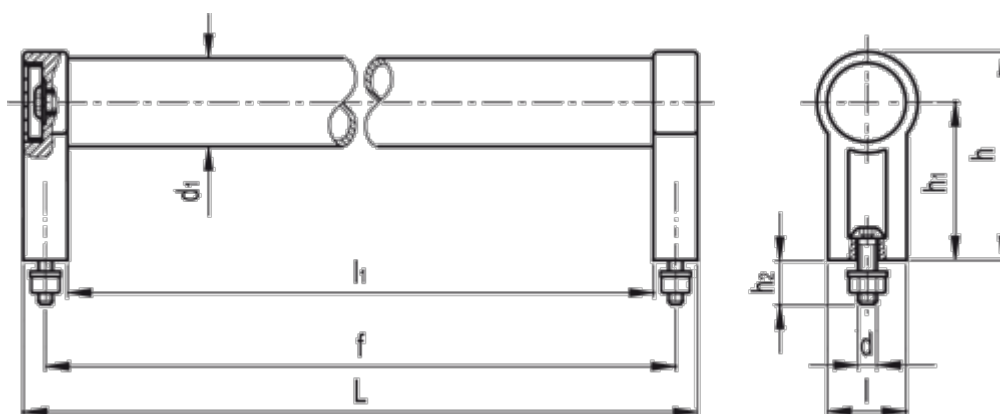

Data Sheet

Article number: 20569280600B

Description: E+G Tubular handle GN333.1-28-600-B-EL
B Mounting from top

Measures

$d = M6$

$d_1 = 28$

$f = 600$

$h = 66$

$h_1 = 50$

$h_2 = 13$

$L = 614$

$l_1 = 586$